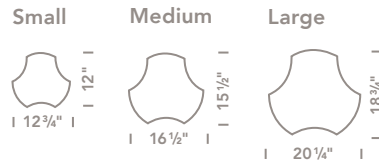

# Scale

Scale in size Medium  
Fabric on panels: Meteor 6427 colors 709, 727, 762, and 763;  
Dash color 26; Strie color 822  
Substrates Mi-Core™ & Quiet-Core™ mix

# Scale

## SIZES